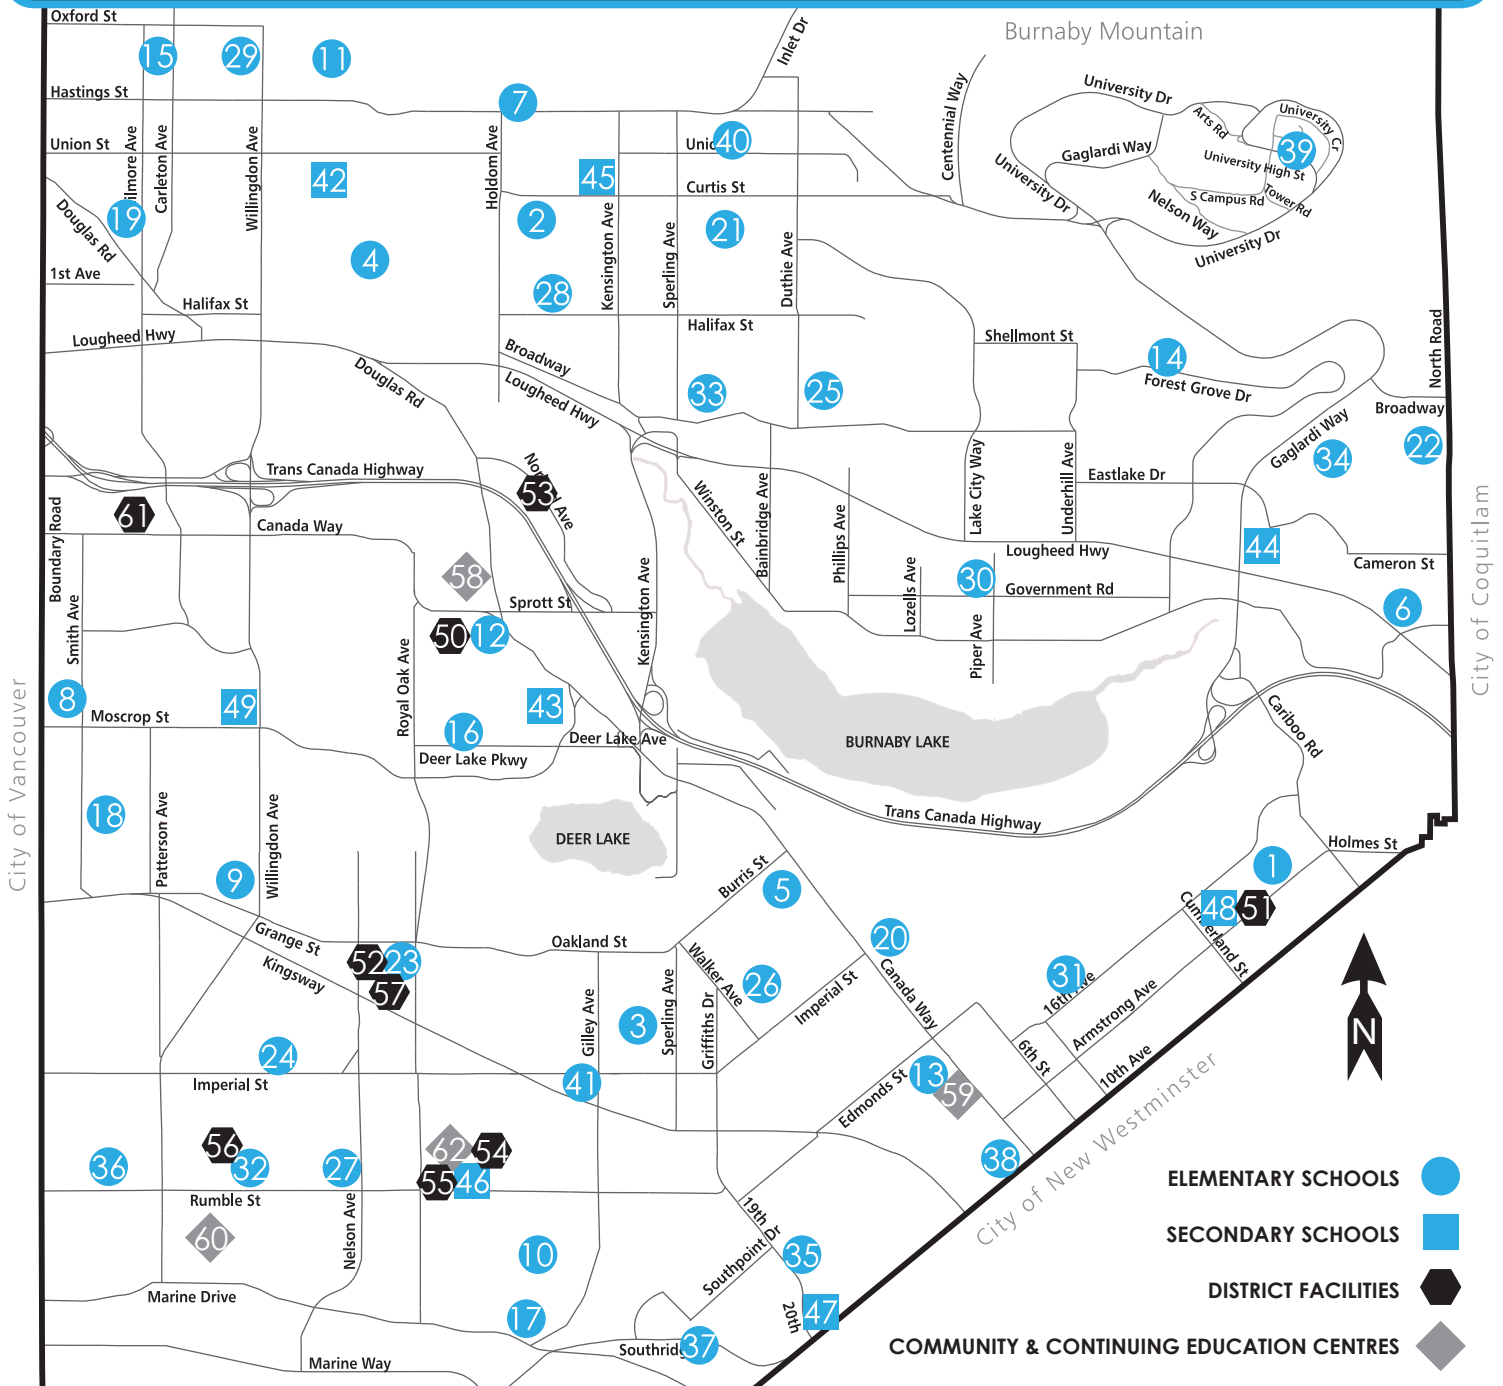

## ELEMENTARY SCHOOLS

1. Armstrong
2. Aubrey
3. Brantford
4. Brentwood Park
5. Buckingham
6. Cameron
7. Capitol Hill
8. Cascade Heights
9. Chaffey-Burke
10. Clinton
11. Confederation Park
12. Douglas Road
13. Edmonds Community
14. Forest Grove
15. Gilmore Community
16. Gilpin
17. Glenwood
18. Inman

19. Kitchener
20. Lakeview
21. Lochdale Community
22. Lyndhurst
23. Marlborough
24. Maywood Community
25. Montecito
26. Morley
27. Nelson
28. Parkcrest
29. Rosser
30. Seaforth
31. Second Street Community
32. South Slope
33. Sperling
34. Stoney Creek Community
35. Stride Avenue Community
36. Suncrest
37. Taylor Park

38. Twelfth Avenue
39. University Highlands
40. Westridge
41. Windsor

## COMMUNITY & CONTINUING EDUCATION CENTRES

58. Canada Way
59. Edmonds Resource Centre
60. Riverway West
61. Schou
62. South Burnaby