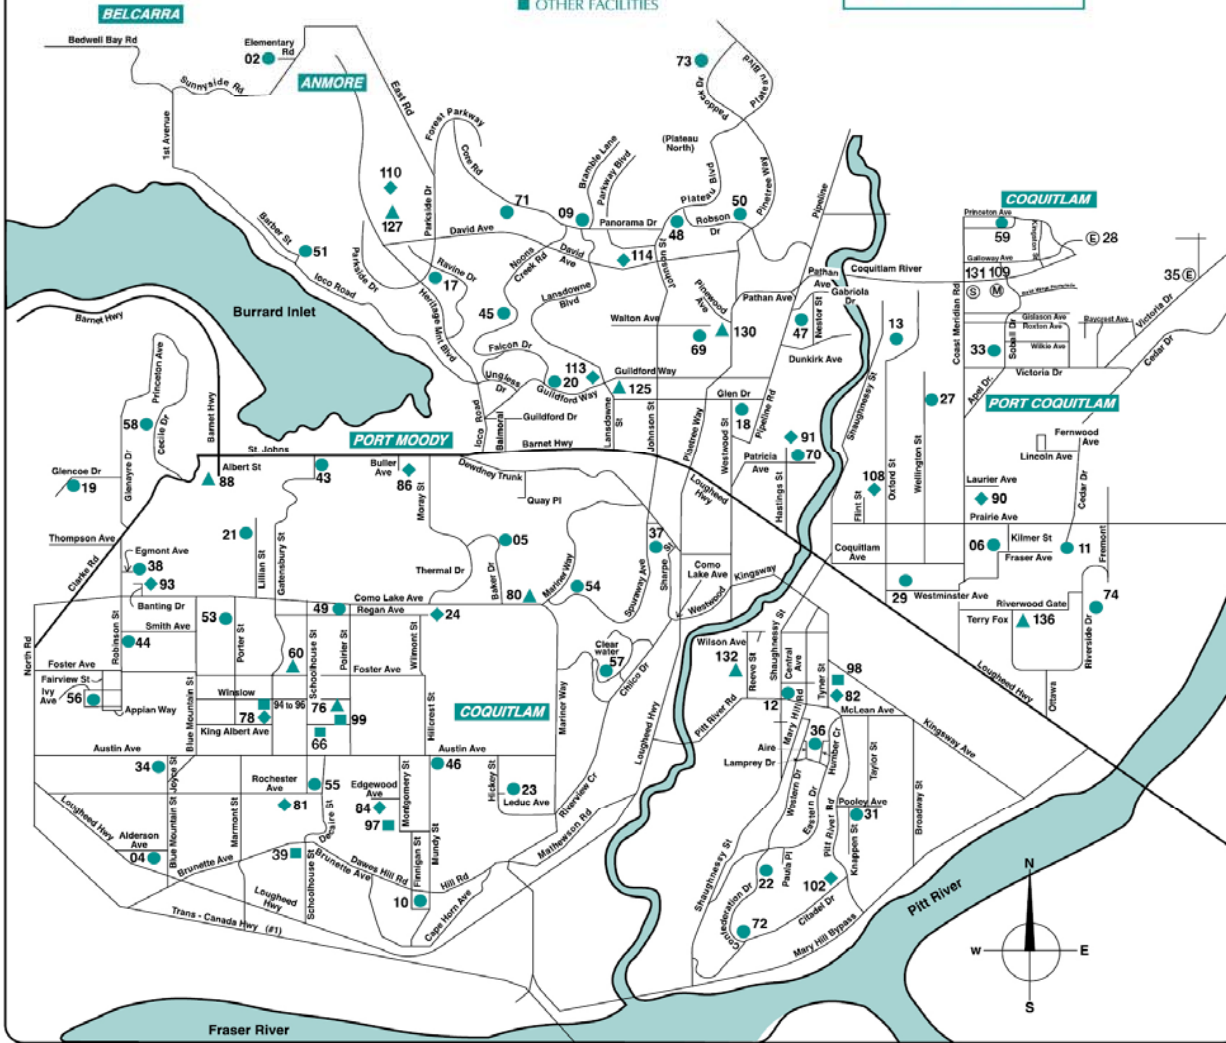

School District No. 43 (Coquitlam)

- ELEMENTARY SCHOOLS
- ◆ MIDDLE SCHOOLS
- ▲ SECONDARY SCHOOLS
- OTHER FACILITIES

- (E) Future Elementary School
- (M) Future Middle School
- (S) Future Secondary School

Elementary Schools ●

04	Alderson	939-8301
02	Anmore	469-9926
71	Aspenwood	461-7680
05	Baker Drive	461-5323
06	Birchland	941-3428
74	Blakeburn	944-9037
09	Bramblewood	552-0313
10	Cape Horn	526-4428
72	Castle Park	468-8620
11	Cedar Drive	941-3481
12	Central	941-0355
13	Coquitlam River	942-0241
20	Eagle Ridge	464-5848
18	Glen	464-6608
19	Glenayre	939-9214
73	Hampton Park	464-2549
21	Harbour View	936-1494
22	Hazel Trembath	941-0517
17	Heritage Mountain	469-6407
27	Irvine	941-3408
29	James Park	942-6658
31	Kilmer	941-3401
33	Leigh	941-8661
34	Lord-Baden Powell	936-1436
36	Mary Hill	942-0264
37	Meadowbrook	464-5813
38	Miller Park	936-4208
43	Moody	936-0478
45	Mountain Meadows	469-2238
44	Mountain View	936-7288
46	Mundy Road	936-4271
47	Nestor	464-9422
48	Panorama Heights	944-4840
49	Parkland	939-1151
50	Pinetree Way	945-7011
51	Pleasantville	469-9288
53	Porter Street	936-4296
54	Ranch Park	464-6684
23	RC MacDonald	936-0447
57	Review Park	945-7004