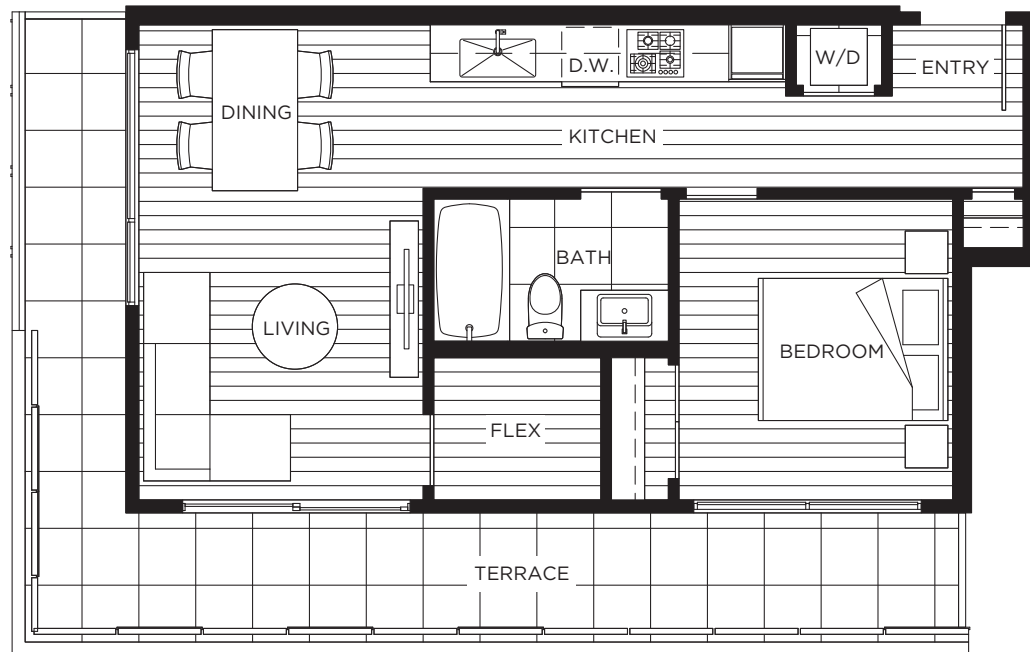

PLAN C3b

ONE BEDROOM + FLEX
731 SF » 695 SF LIVING, 36 SF BALCONY

BOHEME
INSPIRATION LIVES HERE

4TH FLOOR

3RD FLOOR

PLAN C4

ONE BEDROOM + FLEX
654-673 SF » 613-632 SF LIVING, 41 SF BALCONY

BOHEME
INSPIRATION LIVES HERE

4TH FLOOR

3RD FLOOR

WINDOW AT
301 & 401 ONLY

PLAN C5

ONE BEDROOM + FLEX

737-743 SF » 544 SF LIVING, 42 SF BALCONY & 193-199 SF TERRACE

PLAN C6

ONE BEDROOM

555-563 SF » 417 SF LIVING, 138-146 SF TERRACE

BOHEME

INSPIRATION LIVES HERE

4TH FLOOR