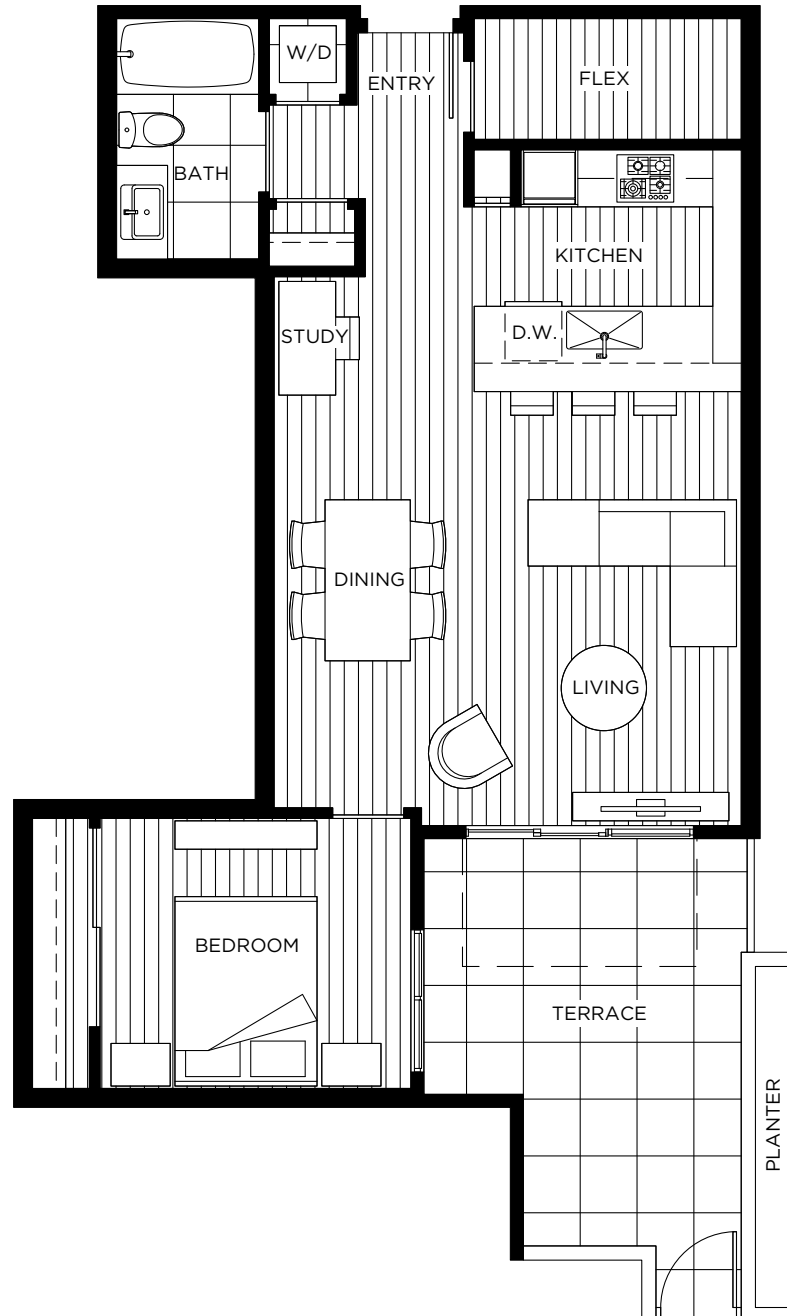

PLAN B1T

ONE BEDROOM + FLEX

846-890 SF » 575 SF LIVING, 272-315 SF BALCONY

BOHEME

INSPIRATION LIVES HERE

Disclaimer: This is not an offering for sale. Plans, Photos, renderings and sketches are representational only and may not be accurate. Some of the plans maybe shown in reversed/ mirrored configuration. Dimensions, sizes, areas, specifications, layouts, materials, pricing and availability are approximate only, and subject to change without notice. The developer reserves the right to make modifications to the information contained herein. E. & O.E.

BOHEME
INSPIRATION LIVES HERE

4TH FLOOR

3RD FLOOR

PLAN C2

ONE BEDROOM + FLEX
683 SF » 641 SF LIVING, 42 SF BALCONY

BOHEME
INSPIRATION LIVES HERE

4TH FLOOR

3RD FLOOR

PLAN C3a

ONE BEDROOM + FLEX
728 SF » 693 SF LIVING, 35 SF BALCONY

BOHEME
INSPIRATION LIVES HERE

4TH FLOOR

3RD FLOOR

PLAN C3aT

ONE BEDROOM + FLEX
850 SF » 693 SF LIVING, 157 SF TERRACE

BOHEME
INSPIRATION LIVES HERE

PLAN C3b

ONE BEDROOM + FLEX
731 SF » 695 SF LIVING, 36 SF BALCONY

BOHEME
INSPIRATION LIVES HERE

4TH FLOOR

3RD FLOOR

PLAN C4

ONE BEDROOM + FLEX
654-673 SF » 613-632 SF LIVING, 41 SF BALCONY

BOHEME
INSPIRATION LIVES HERE