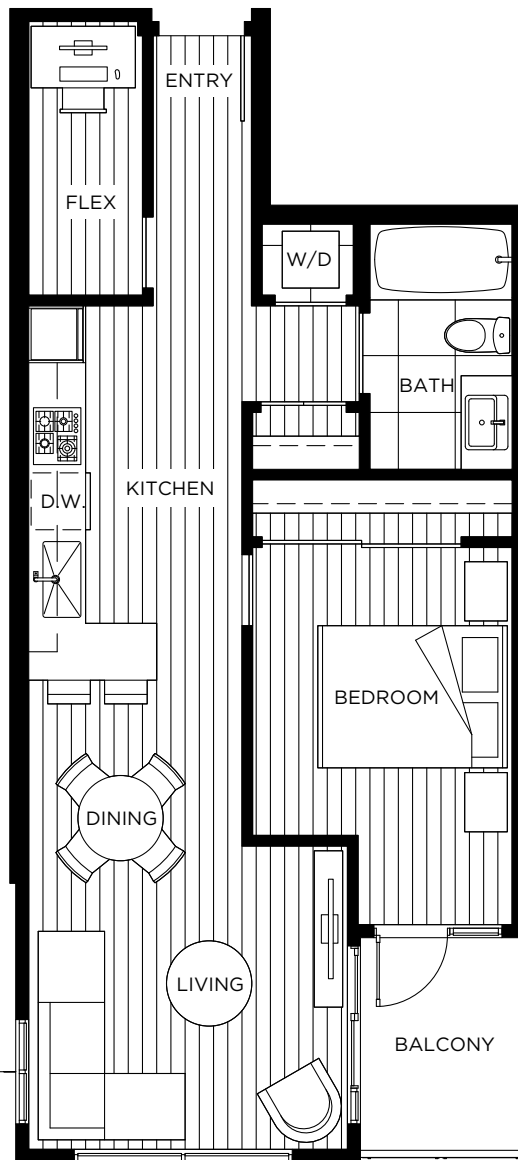

PLAN B1T

ONE BEDROOM + FLEX

846-890 SF » 575 SF LIVING, 272-315 SF BALCONY

BOHEME

INSPIRATION LIVES HERE

Disclaimer: This is not an offering for sale. Plans, Photos, renderings and sketches are representational only and may not be accurate. Some of the plans maybe shown in reversed/ mirrored configuration. Dimensions, sizes, areas, specifications, layouts, materials, pricing and availability are approximate only, and subject to change without notice. The developer reserves the right to make modifications to the information contained herein. E. & O.E.

PLAN C3a

ONE BEDROOM + FLEX
728 SF » 693 SF LIVING, 35 SF BALCONY

BOHEME
INSPIRATION LIVES HERE

4TH FLOOR

3RD FLOOR

PLAN C3aT

ONE BEDROOM + FLEX
850 SF » 693 SF LIVING, 157 SF TERRACE

BOHEME
INSPIRATION LIVES HERE

PLAN C3b

ONE BEDROOM + FLEX
731 SF » 695 SF LIVING, 36 SF BALCONY

BOHEME
INSPIRATION LIVES HERE

4TH FLOOR

3RD FLOOR

PLAN C4

ONE BEDROOM + FLEX
654-673 SF » 613-632 SF LIVING, 41 SF BALCONY

BOHEME
INSPIRATION LIVES HERE

4TH FLOOR

3RD FLOOR

WINDOW AT
301 & 401 ONLY

PLAN C5

ONE BEDROOM + FLEX

737-743 SF » 544 SF LIVING, 42 SF BALCONY & 193-199 SF TERRACE

PLAN C6

ONE BEDROOM