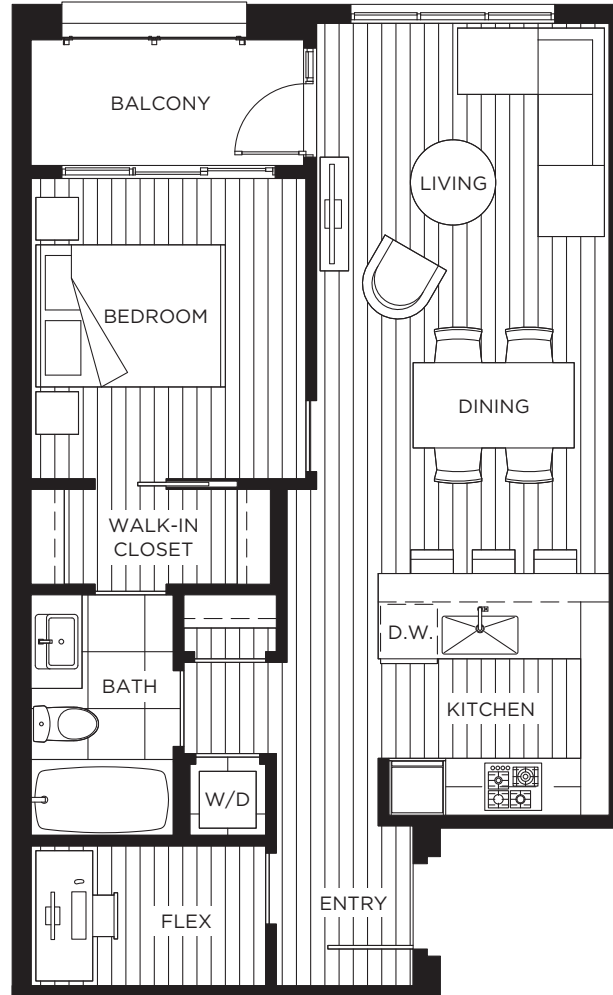

PLAN B1T

ONE BEDROOM + FLEX

846-890 SF » 575 SF LIVING, 272-315 SF BALCONY

BOHEME

INSPIRATION LIVES HERE

Disclaimer: This is not an offering for sale. Plans, Photos, renderings and sketches are representational only and may not be accurate. Some of the plans maybe shown in reversed/ mirrored configuration. Dimensions, sizes, areas, specifications, layouts, materials, pricing and availability are approximate only, and subject to change without notice. The developer reserves the right to make modifications to the information contained herein. E. & O.E.

SUITES 211 616 SF » 616 SF LIVING

SUITES 311 & 411 650 SF » 616 SF LIVING, 34 SF BALCONY

BOHEME
INSPIRATION LIVES HERE

4TH FLOOR

3RD FLOOR

2ND FLOOR

PLAN C1b

ONE BEDROOM + STUDY + FLEX
650 SF » 617 SF LIVING, 33 SF BALCONY

BOHEME
INSPIRATION LIVES HERE

4TH FLOOR

3RD FLOOR

PLAN C2

ONE BEDROOM + FLEX
683 SF » 641 SF LIVING, 42 SF BALCONY

BOHEME
INSPIRATION LIVES HERE

4TH FLOOR

3RD FLOOR

PLAN C3a

ONE BEDROOM + FLEX
728 SF » 693 SF LIVING, 35 SF BALCONY

BOHEME
INSPIRATION LIVES HERE

4TH FLOOR

3RD FLOOR

PLAN C3aT

ONE BEDROOM + FLEX
850 SF » 693 SF LIVING, 157 SF TERRACE

BOHEME
INSPIRATION LIVES HERE