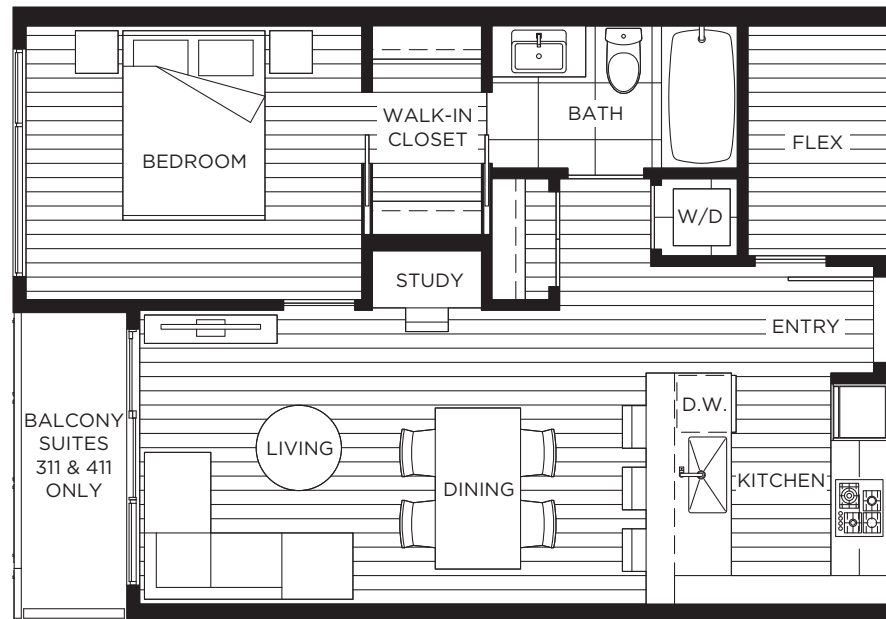

PLAN B1T

ONE BEDROOM + FLEX

846-890 SF » 575 SF LIVING, 272-315 SF BALCONY

BOHEME

INSPIRATION LIVES HERE

Disclaimer: This is not an offering for sale. Plans, Photos, renderings and sketches are representational only and may not be accurate. Some of the plans maybe shown in reversed/ mirrored configuration. Dimensions, sizes, areas, specifications, layouts, materials, pricing and availability are approximate only, and subject to change without notice. The developer reserves the right to make modifications to the information contained herein. E. & O.E.

PLAN C1

ONE BEDROOM + STUDY + FLEX
648-729 SF » 613-625 SF LIVING, 35-104 SF BALCONY

BOHEME
INSPIRATION LIVES HERE

4TH FLOOR

3RD FLOOR

2ND FLOOR

PLAN C1a

ONE BEDROOM + STUDY + FLEX

SUITES 211 616 SF » 616 SF LIVING

SUITES 311 & 411 650 SF » 616 SF LIVING, 34 SF BALCONY

BOHEME
INSPIRATION LIVES HERE

4TH FLOOR

3RD FLOOR

2ND FLOOR

PLAN C1b

ONE BEDROOM + STUDY + FLEX
650 SF » 617 SF LIVING, 33 SF BALCONY

BOHEME
INSPIRATION LIVES HERE

4TH FLOOR

3RD FLOOR

PLAN C2

ONE BEDROOM + FLEX
683 SF » 641 SF LIVING, 42 SF BALCONY

BOHEME
INSPIRATION LIVES HERE

4TH FLOOR

3RD FLOOR