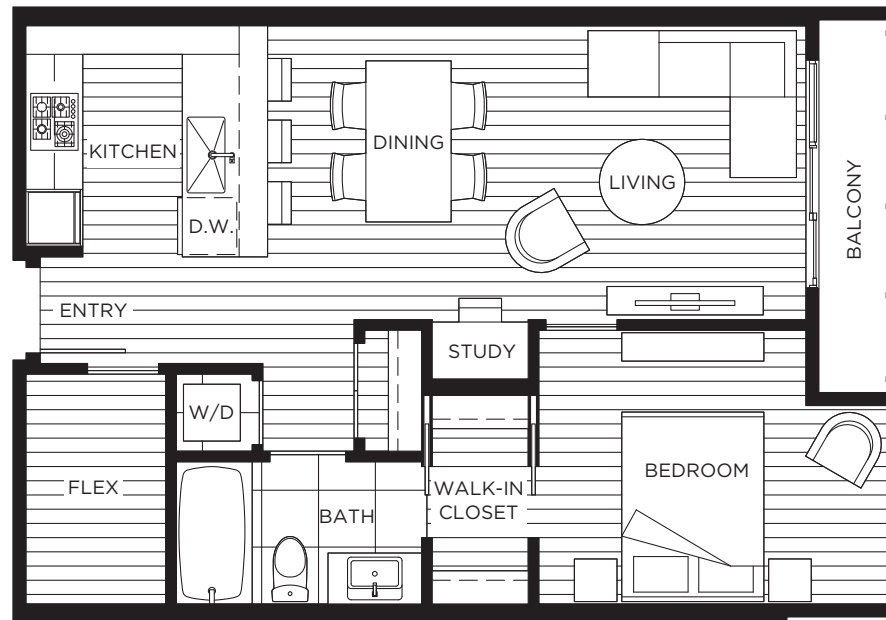

PLAN B1T

ONE BEDROOM + FLEX

846-890 SF » 575 SF LIVING, 272-315 SF BALCONY

BOHEME

INSPIRATION LIVES HERE

Disclaimer: This is not an offering for sale. Plans, Photos, renderings and sketches are representational only and may not be accurate. Some of the plans maybe shown in reversed/ mirrored configuration. Dimensions, sizes, areas, specifications, layouts, materials, pricing and availability are approximate only, and subject to change without notice. The developer reserves the right to make modifications to the information contained herein. E. & O.E.

PLAN C1

ONE BEDROOM + STUDY + FLEX
648-729 SF » 613-625 SF LIVING, 35-104 SF BALCONY

BOHEME
INSPIRATION LIVES HERE

4TH FLOOR

3RD FLOOR

2ND FLOOR

PLAN C1a

ONE BEDROOM + STUDY + FLEX

SUITES 211 616 SF » 616 SF LIVING

SUITES 311 & 411 650 SF » 616 SF LIVING, 34 SF BALCONY

BOHEME
INSPIRATION LIVES HERE

4TH FLOOR

3RD FLOOR

2ND FLOOR

PLAN C1b

ONE BEDROOM + STUDY + FLEX
650 SF » 617 SF LIVING, 33 SF BALCONY

BOHEME
INSPIRATION LIVES HERE

4TH FLOOR

3RD FLOOR

PLAN C2

ONE BEDROOM + FLEX
683 SF » 641 SF LIVING, 42 SF BALCONY

BOHEME
INSPIRATION LIVES HERE

4TH FLOOR

3RD FLOOR