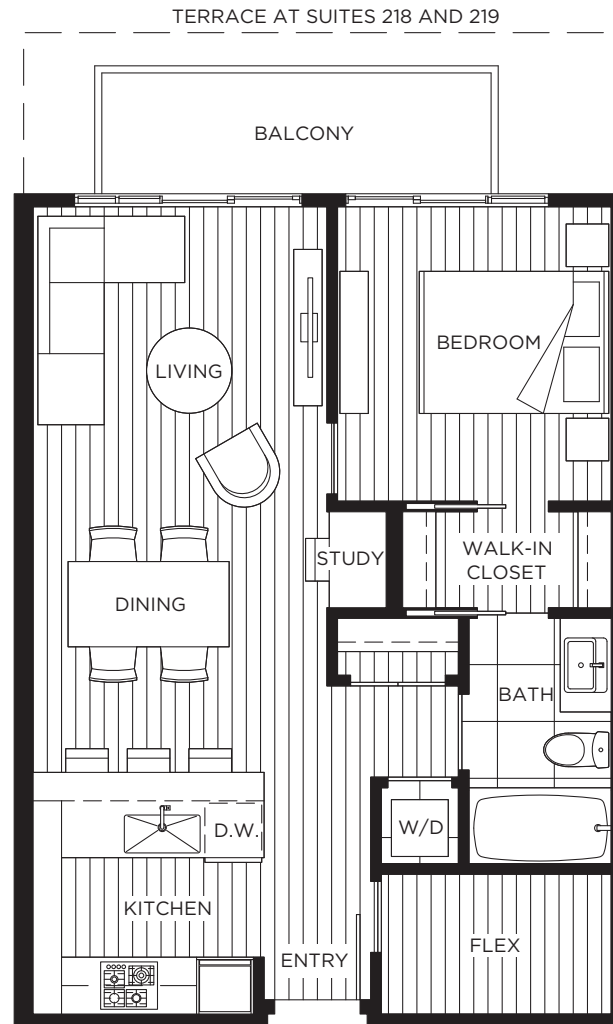

PLAN B1T

ONE BEDROOM + FLEX

846-890 SF » 575 SF LIVING, 272-315 SF BALCONY

BOHEME

INSPIRATION LIVES HERE

Disclaimer: This is not an offering for sale. Plans, Photos, renderings and sketches are representational only and may not be accurate. Some of the plans maybe shown in reversed/ mirrored configuration. Dimensions, sizes, areas, specifications, layouts, materials, pricing and availability are approximate only, and subject to change without notice. The developer reserves the right to make modifications to the information contained herein. E. & O.E.

PLAN C1

ONE BEDROOM + STUDY + FLEX
648-729 SF » 613-625 SF LIVING, 35-104 SF BALCONY

BOHEME
INSPIRATION LIVES HERE

4TH FLOOR

3RD FLOOR

2ND FLOOR

PLAN C1a

ONE BEDROOM + STUDY + FLEX

SUITES 211 616 SF » 616 SF LIVING

SUITES 311 & 411 650 SF » 616 SF LIVING, 34 SF BALCONY

BOHEME
INSPIRATION LIVES HERE

4TH FLOOR

3RD FLOOR

2ND FLOOR

PLAN C1b

ONE BEDROOM + STUDY + FLEX
650 SF » 617 SF LIVING, 33 SF BALCONY

BOHEME
INSPIRATION LIVES HERE

4TH FLOOR

3RD FLOOR

PLAN C2

ONE BEDROOM + FLEX
683 SF » 641 SF LIVING, 42 SF BALCONY

BOHEME
INSPIRATION LIVES HERE

4TH FLOOR

3RD FLOOR