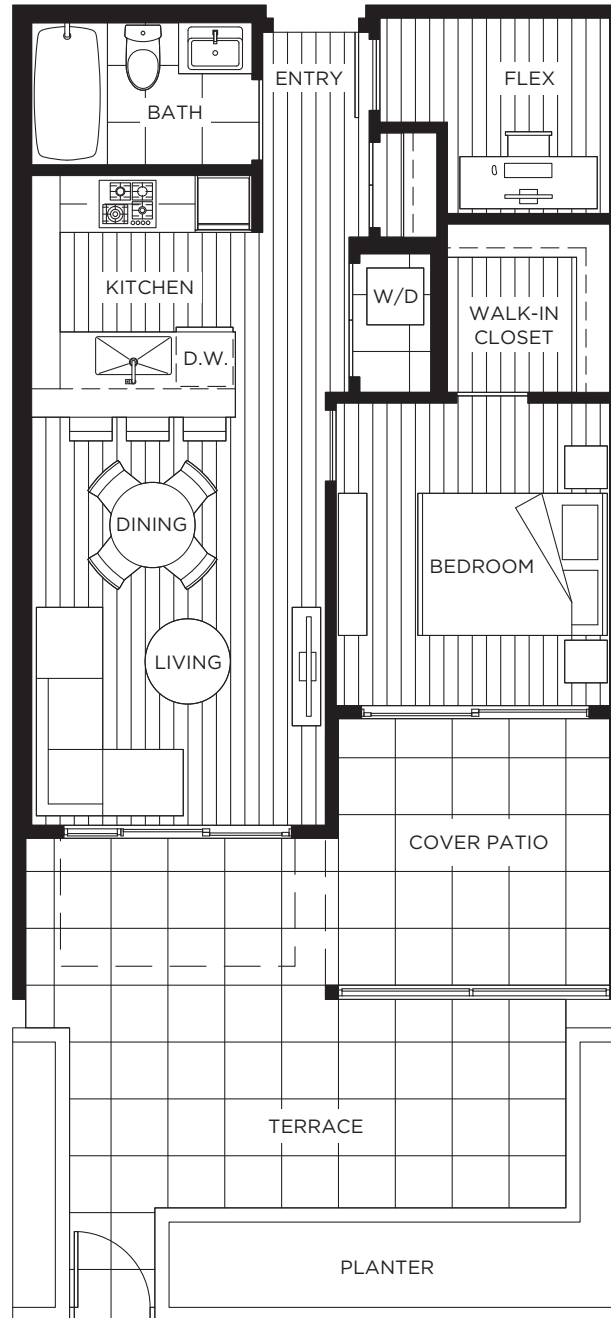

PLAN B1T

ONE BEDROOM + FLEX

846-890 SF » 575 SF LIVING, 272-315 SF BALCONY

BOHEME

INSPIRATION LIVES HERE

Disclaimer: This is not an offering for sale. Plans, Photos, renderings and sketches are representational only and may not be accurate. Some of the plans maybe shown in reversed/ mirrored configuration. Dimensions, sizes, areas, specifications, layouts, materials, pricing and availability are approximate only, and subject to change without notice. The developer reserves the right to make modifications to the information contained herein. E. & O.E.

PLAN C1

ONE BEDROOM + STUDY + FLEX
648-729 SF » 613-625 SF LIVING, 35-104 SF BALCONY

BOHEME
INSPIRATION LIVES HERE

4TH FLOOR

3RD FLOOR

2ND FLOOR

PLAN C1a

ONE BEDROOM + STUDY + FLEX

SUITES 211 616 SF » 616 SF LIVING

SUITES 311 & 411 650 SF » 616 SF LIVING, 34 SF BALCONY

BOHEME
INSPIRATION LIVES HERE

4TH FLOOR

3RD FLOOR

2ND FLOOR

PLAN C1b

ONE BEDROOM + STUDY + FLEX
650 SF » 617 SF LIVING, 33 SF BALCONY

BOHEME
INSPIRATION LIVES HERE

4TH FLOOR

3RD FLOOR

PLAN C2

ONE BEDROOM + FLEX
683 SF » 641 SF LIVING, 42 SF BALCONY

BOHEME
INSPIRATION LIVES HERE

4TH FLOOR

3RD FLOOR