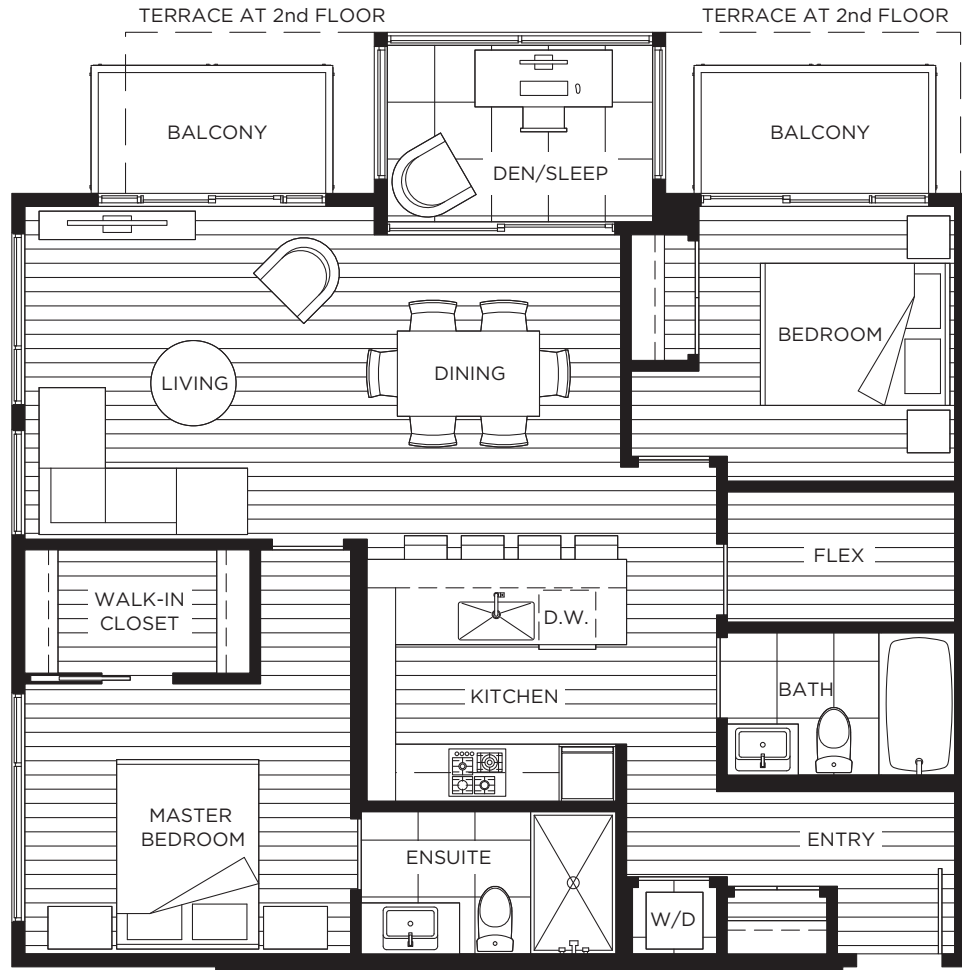

PLAN A1

TWO BEDROOM + DEN/SLEEP + FLEX
1,036-1,061 SF » 966 SF LIVING, 70-95 SF BALCONY

BOHEME
INSPIRATION LIVES HERE

4TH FLOOR

3RD FLOOR

2ND FLOOR

PLAN A2

TWO BEDROOM + STUDY + FLEX
955 SF » 909 SF LIVING, 46 SF BALCONY

BOHEME
INSPIRATION LIVES HERE

4TH FLOOR

3RD FLOOR

PLAN A3

TWO BEDROOM + STUDY + FLEX
919 SF » 872 SF LIVING, 47 SF BALCONY

BOHEME
INSPIRATION LIVES HERE

4TH FLOOR

3RD FLOOR

2ND FLOOR

PLAN A4

TWO BEDROOM + FLEX
707 SF » 661 SF LIVING, 46 SF BALCONY

BOHEME
INSPIRATION LIVES HERE

4TH FLOOR

3RD FLOOR