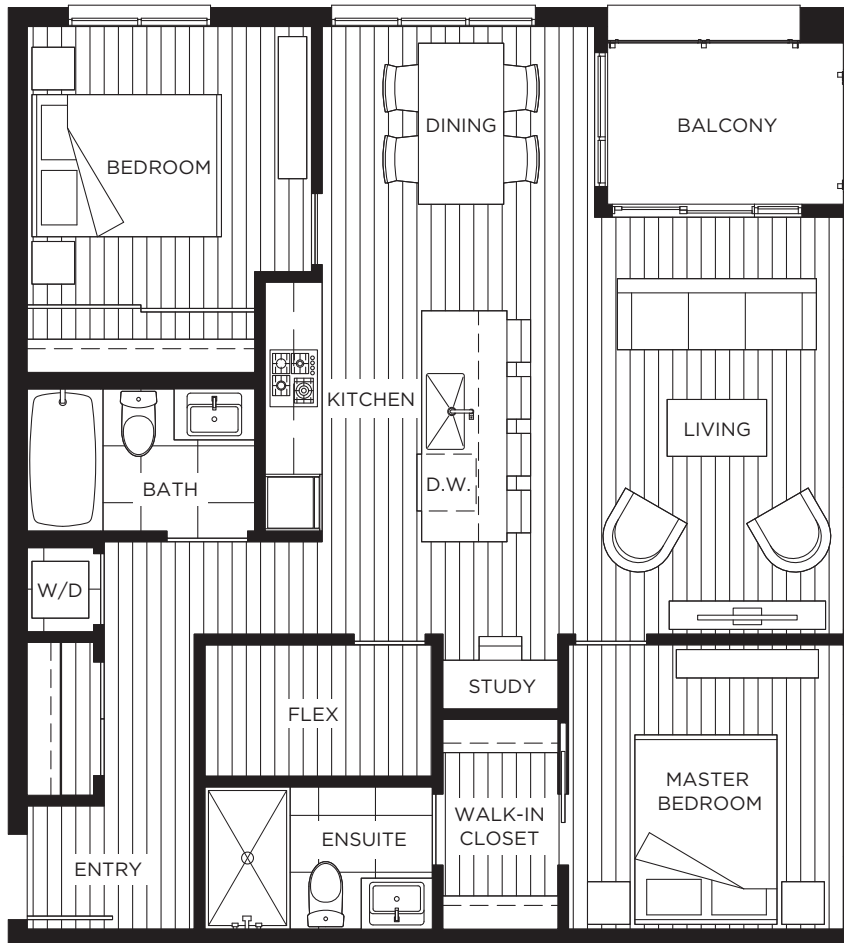

PLAN A1

TWO BEDROOM + DEN/SLEEP + FLEX
1,036-1,061 SF » 966 SF LIVING, 70-95 SF BALCONY

BOHEME
INSPIRATION LIVES HERE

4TH FLOOR

3RD FLOOR

2ND FLOOR

PLAN A2

TWO BEDROOM + STUDY + FLEX
955 SF » 909 SF LIVING, 46 SF BALCONY

BOHEME
INSPIRATION LIVES HERE

4TH FLOOR

3RD FLOOR

PLAN A3

TWO BEDROOM + STUDY + FLEX
919 SF » 872 SF LIVING, 47 SF BALCONY

BOHEME
INSPIRATION LIVES HERE

4TH FLOOR

3RD FLOOR

2ND FLOOR

PLAN A4

TWO BEDROOM + FLEX
707 SF » 661 SF LIVING, 46 SF BALCONY

BOHEME
INSPIRATION LIVES HERE

4TH FLOOR

3RD FLOOR