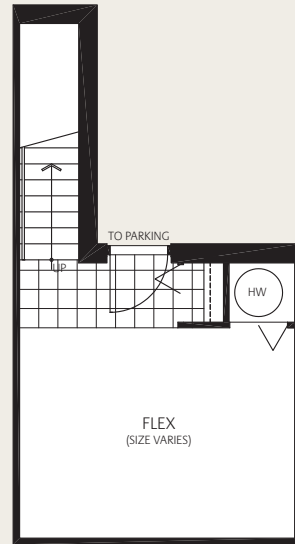

CENTURY  
THE SIGNATURE COLLECTION

**Plan A**  
3 Bedroom  
1,357 – 1,467  
Square Feet

Lower

Main

Upper