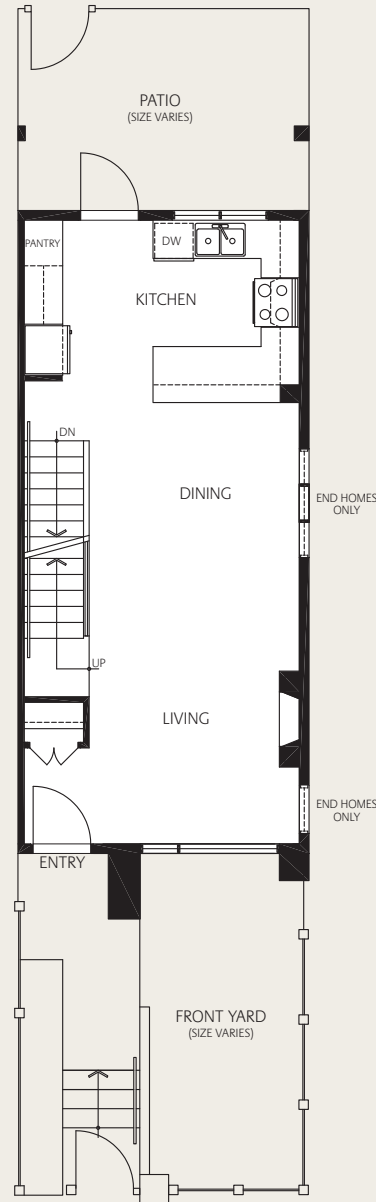

CENTURY  
THE SIGNATURE COLLECTION

**Plan A**  
3 Bedroom  
1,357 – 1,467  
Square Feet

Lower

Main

Upper