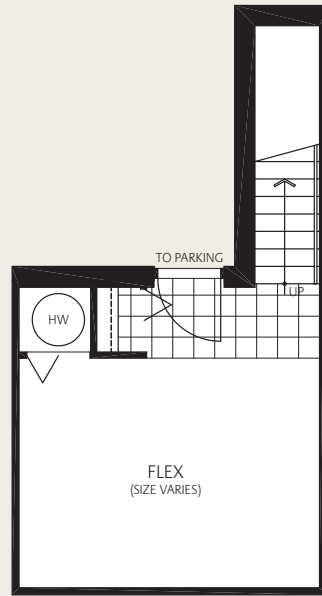

CENTURY  
THE SIGNATURE COLLECTION

**Plan B**  
3 Bedroom  
1,362 – 1,414  
Square Feet

Lower

Main

Upper