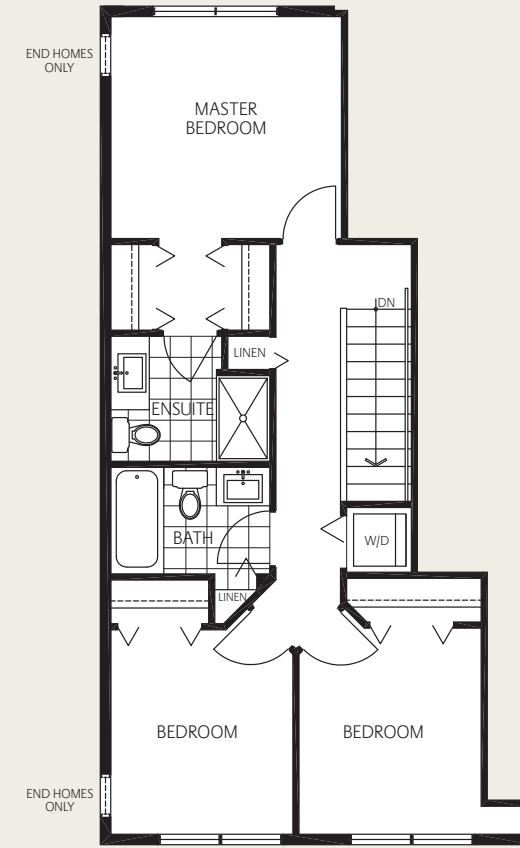

CENTURY  
THE SIGNATURE COLLECTION

**Plan B**  
3 Bedroom  
1,362 – 1,414  
Square Feet

Lower

Main

Upper