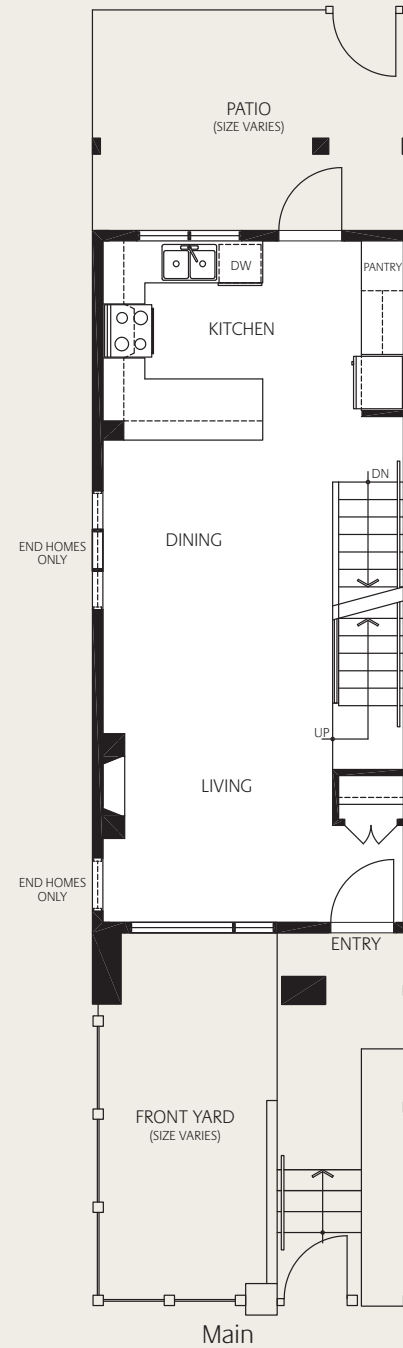

CENTURY  
THE SIGNATURE COLLECTION

**Plan B**  
3 Bedroom  
1,362 – 1,414  
Square Feet

Lower

Main

Upper