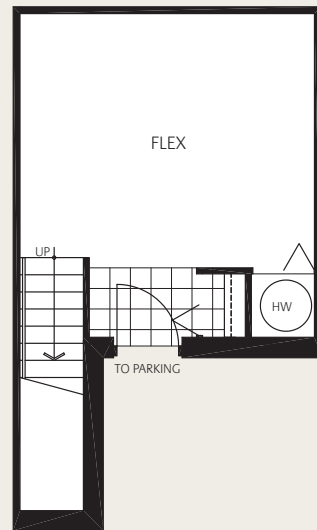

CENTURY
THE SIGNATURE COLLECTION

Plan B1
3 Bedroom
1,393 – 1,568
Square Feet

Lower

Main

Upper