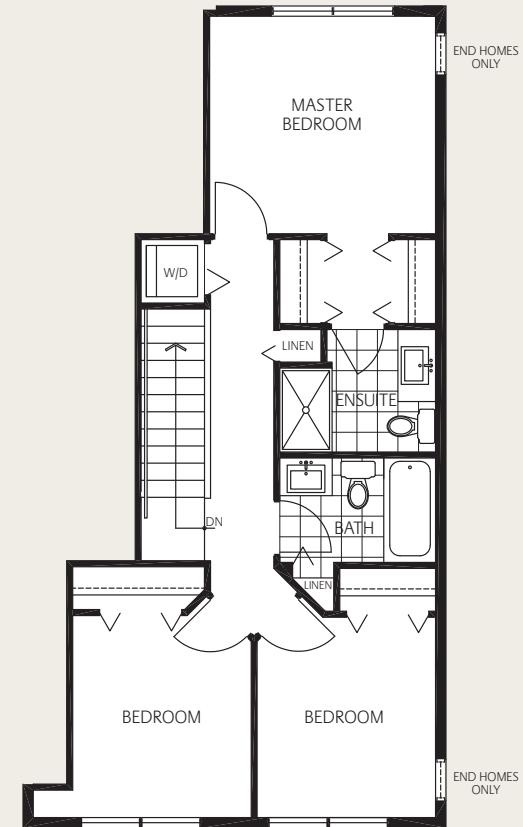

CENTURY
THE SIGNATURE COLLECTION

Plan B1
3 Bedroom
1,393 – 1,568
Square Feet

Lower

Main

Upper