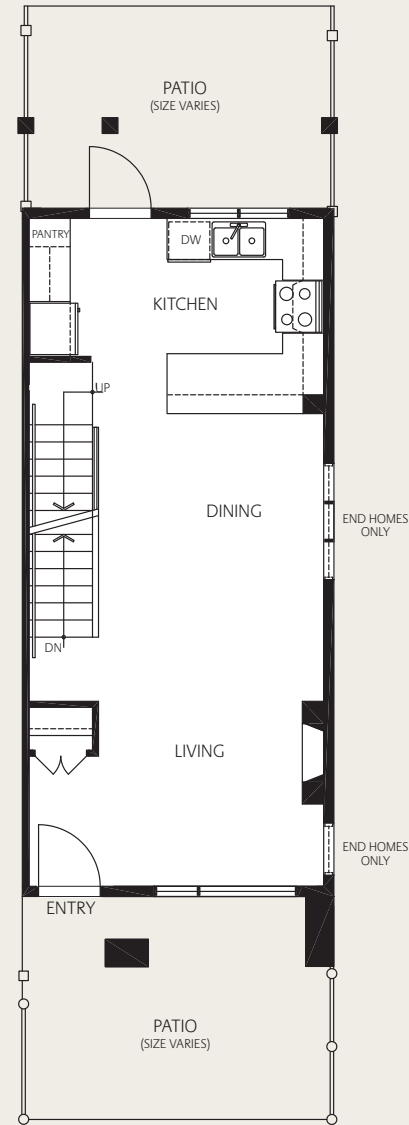

CENTURY
THE SIGNATURE COLLECTION

Plan B1
3 Bedroom
1,393 – 1,568
Square Feet

Lower

Main

Upper