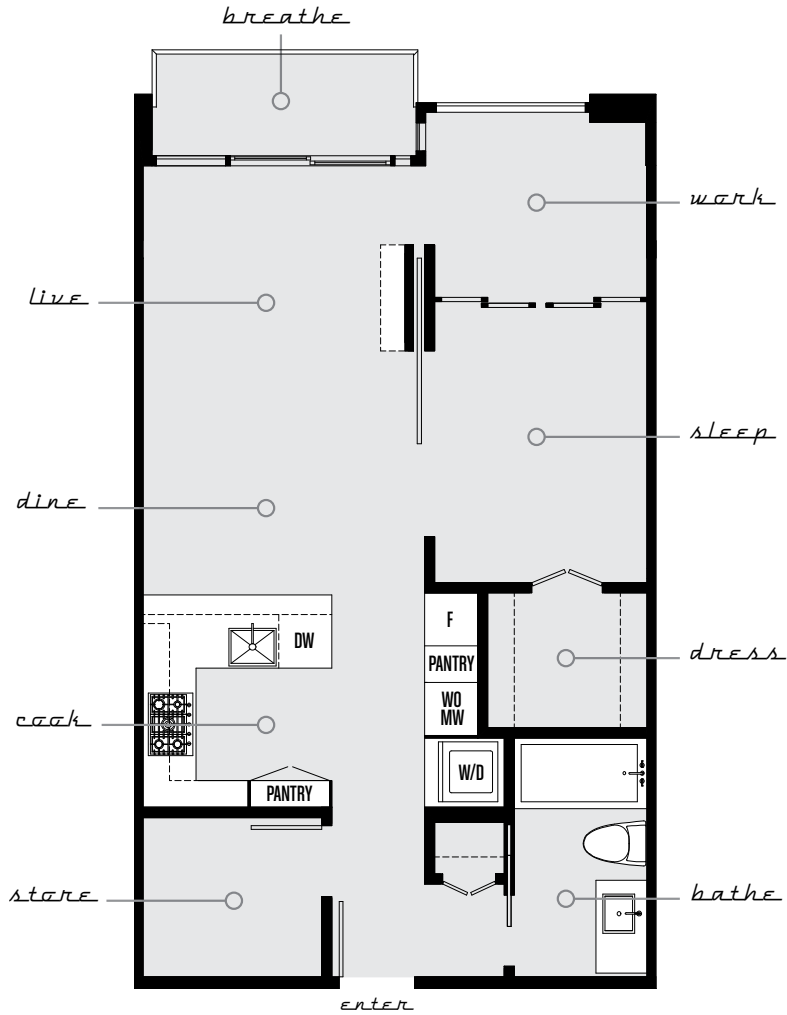

## Speedster, Model A

1 bedroom + work: 634-659 sq ft | deck: 35-40 sq ft

LEVEL 8-12

LEVEL 7

LEVEL 6

LEVEL 3-5