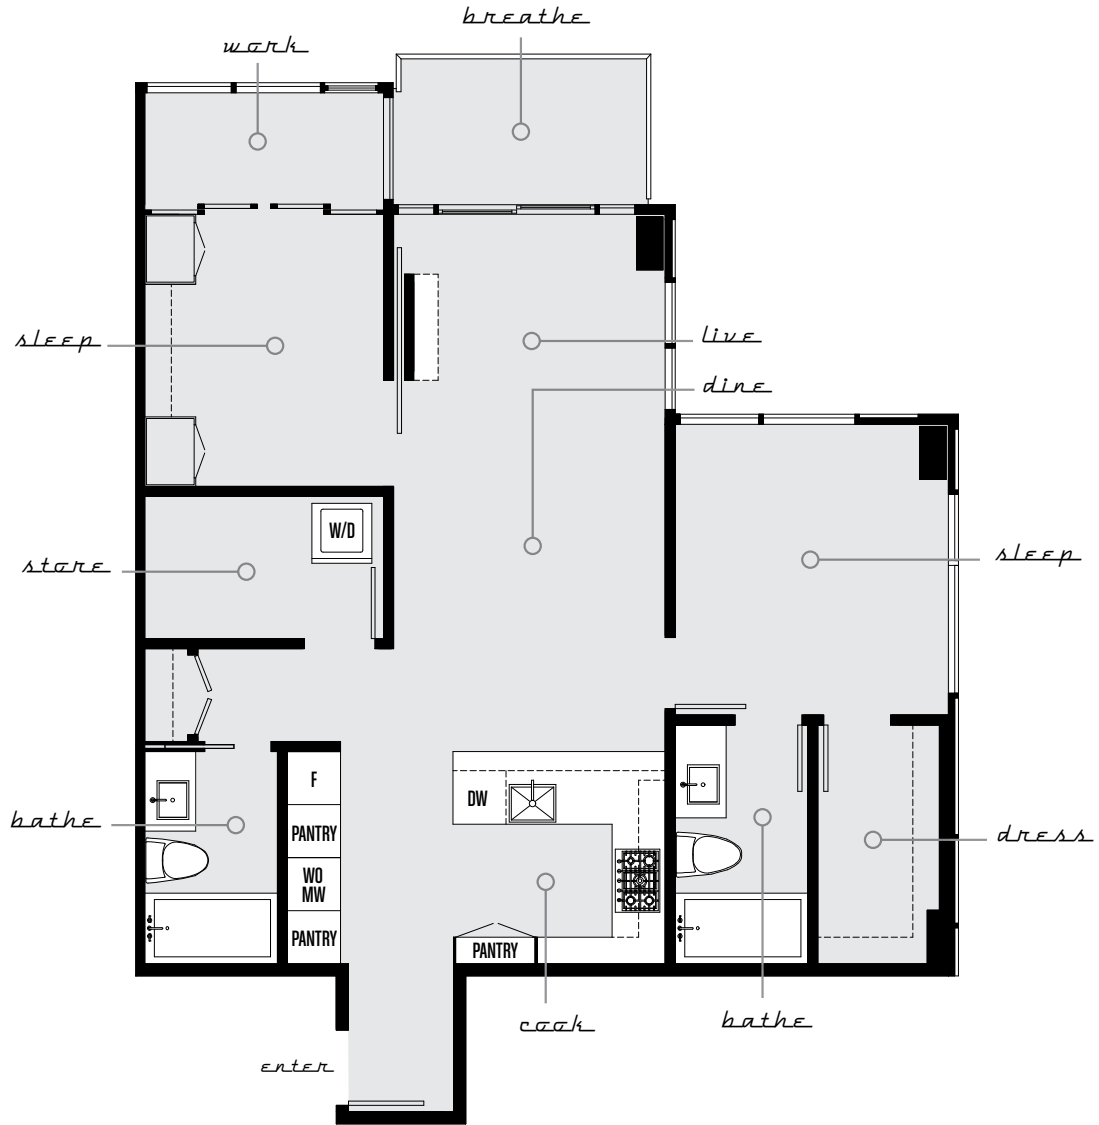

Speedster, Model D

2 bedroom + work: 880 sq ft | deck: 55 sq ft

LEVEL 8-12