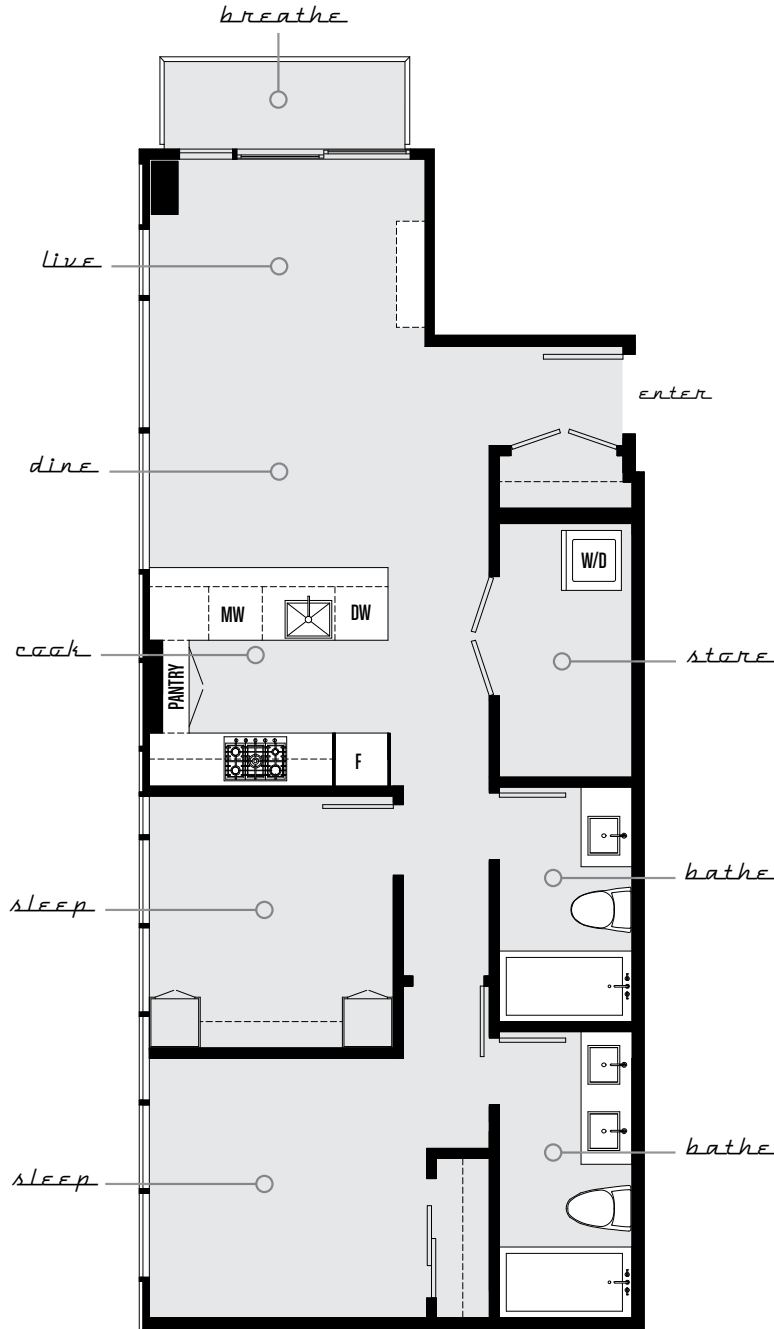

Speedster, Model G

2 bedroom: 783 sqft | deck: 33 sqft

LEVEL 8-12