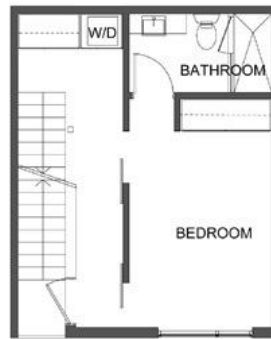

UNIT 3169

3 BEDROOM + 2 BATH

ENCLOSED AREA
1237 SF

ROOF DECK
91 SF

TOTAL AREA
1328 SF

LOWER FLOOR

MAIN FLOOR

SECOND FLOOR

THIRD FLOOR

ROOF DECK