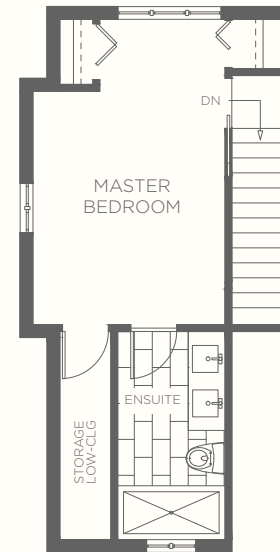

THE
ST. GEORGE
 EAST VANCOUVER

PLAN B1
 3 BEDROOM, 2.5 BATHROOMS
 HOMES 6, 7
 1477 SQ FT

CENTRE YOURSELF

MARKETING BY

Dimensions, sizes, specifications, layouts and materials are approximate only and subject to change without notice. This is not an offering for sale. E.&O.E.