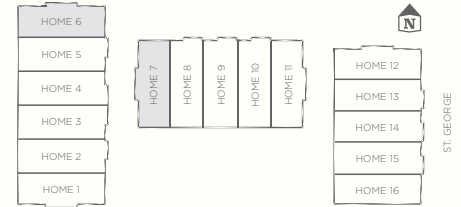

THE
ST. GEORGE
 EAST VANCOUVER

PLAN B1
 3 BEDROOM, 2.5 BATHROOMS
 HOMES 6, 7
 1477 SQ FT

CENTRE YOURSELF

MARKETING BY

Dimensions, sizes, specifications, layouts and materials are approximate only and subject to change without notice. This is not an offering for sale. E.&O.E.