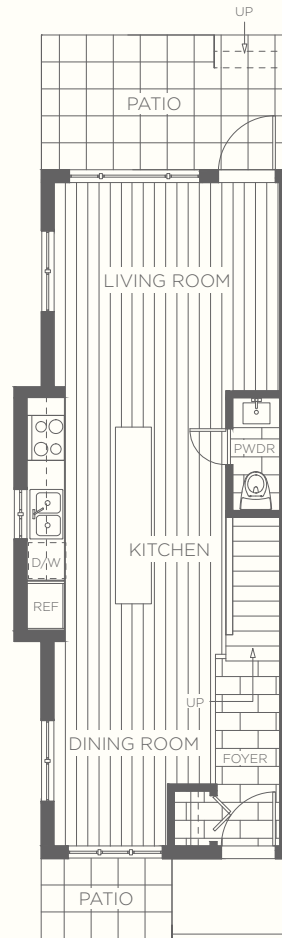

THE
ST. GEORGE
 EAST VANCOUVER

PLAN B1
 3 BEDROOM, 2.5 BATHROOMS
 HOMES 6, 7
 1477 SQ FT

CENTRE YOURSELF

MARKETING BY

Dimensions, sizes, specifications, layouts and materials are approximate only and subject to change without notice. This is not an offering for sale. E.&O.E.