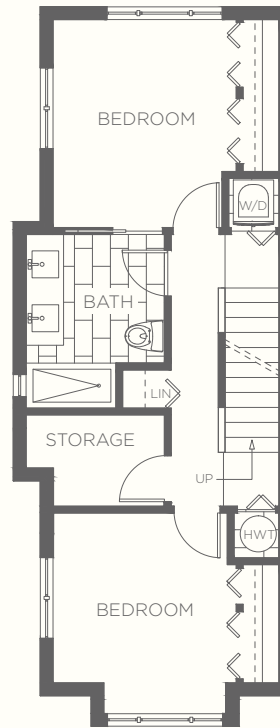

THE
ST. GEORGE
 EAST VANCOUVER

PLAN B1
 3 BEDROOM, 2.5 BATHROOMS
 HOMES 6, 7
 1477 SQ FT

CENTRE YOURSELF

MARKETING BY

Dimensions, sizes, specifications, layouts and materials are approximate only and subject to change without notice. This is not an offering for sale. E.&O.E.