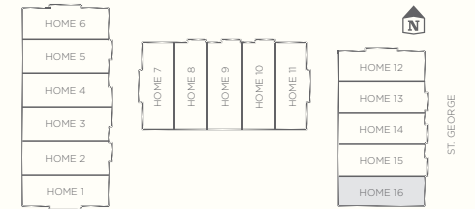

THE
ST. GEORGE
 EAST VANCOUVER

PLAN B2
 3 BEDROOM, 2.5 BATHROOMS
 HOME 16
 1413 SQ FT

LEVEL 1
 527 SQ FT

LEVEL 2
 542 SQ FT

LEVEL 3
 344 SQ FT

CENTRE YOURSELF

MARKETING BY

Dimensions, sizes, specifications, layouts and materials are approximate only and subject to change without notice. This is not an offering for sale. E.&O.E.