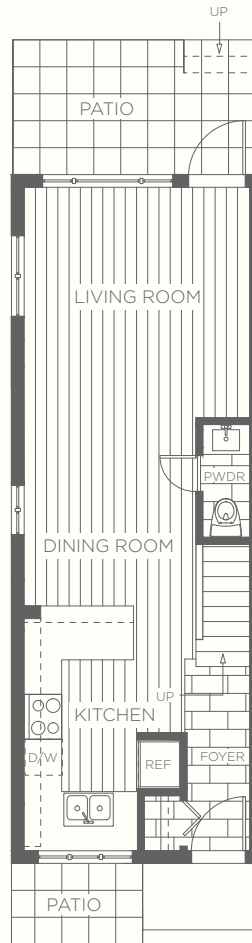

THE
ST. GEORGE
 EAST VANCOUVER

PLAN B2
 3 BEDROOM, 2.5 BATHROOMS
 HOME 16
 1413 SQ FT

LEVEL 1
 527 SQ FT

LEVEL 2
 542 SQ FT

LEVEL 3
 344 SQ FT

CENTRE YOURSELF

MARKETING BY

Dimensions, sizes, specifications, layouts and materials are approximate only and subject to change without notice. This is not an offering for sale. E.&O.E.