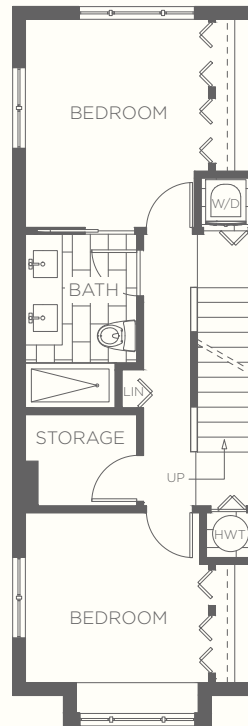

THE
ST. GEORGE
 EAST VANCOUVER

PLAN B2
 3 BEDROOM, 2.5 BATHROOMS
 HOME 16
 1413 SQ FT

LEVEL 1
 527 SQ FT

LEVEL 2
 542 SQ FT

LEVEL 3
 344 SQ FT

CENTRE YOURSELF

MARKETING BY

Dimensions, sizes, specifications, layouts and materials are approximate only and subject to change without notice. This is not an offering for sale. E.&O.E.