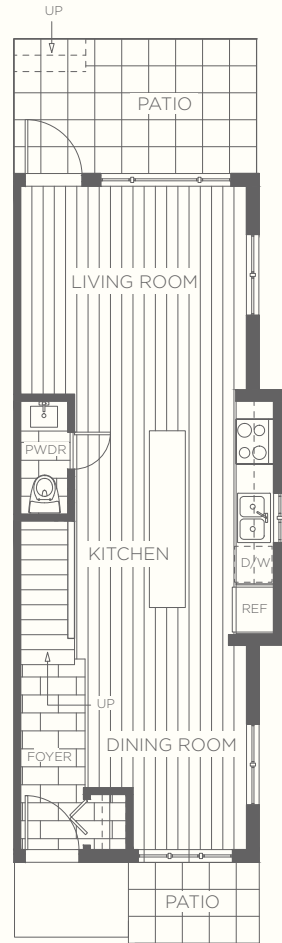

THE  
**ST. GEORGE**  
 EAST VANCOUVER

**PLAN B3**  
 3 BEDROOM, 2.5 BATHROOMS  
 HOME 12  
 1454 SQ FT

LEVEL 1  
 542 SQ FT

LEVEL 2  
 555 SQ FT

LEVEL 3  
 357 SQ FT

CENTRE YOURSELF

MARKETING BY

Dimensions, sizes, specifications, layouts and materials are approximate only and subject to change without notice. This is not an offering for sale. E.&O.E.