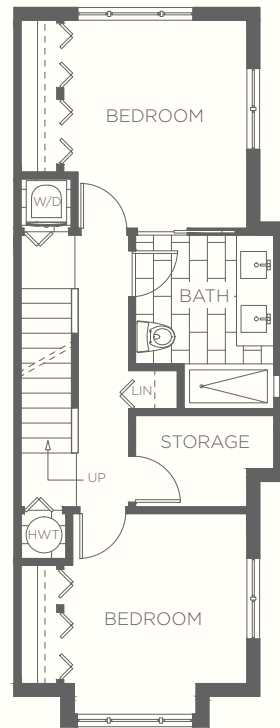

THE  
**ST. GEORGE**  
 EAST VANCOUVER

**PLAN B3**  
 3 BEDROOM, 2.5 BATHROOMS  
 HOME 12  
 1454 SQ FT

LEVEL 1  
 542 SQ FT

LEVEL 2  
 555 SQ FT

LEVEL 3  
 357 SQ FT

CENTRE YOURSELF

MARKETING BY

Dimensions, sizes, specifications, layouts and materials are approximate only and subject to change without notice. This is not an offering for sale. E.&O.E.