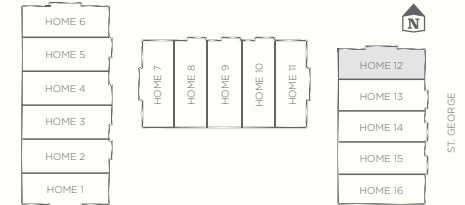

THE  
**ST. GEORGE**  
 EAST VANCOUVER

**PLAN B3**  
 3 BEDROOM, 2.5 BATHROOMS  
 HOME 12  
 1454 SQ FT

LEVEL 1  
 542 SQ FT

LEVEL 2  
 555 SQ FT

LEVEL 3  
 357 SQ FT

CENTRE YOURSELF

MARKETING BY

Dimensions, sizes, specifications, layouts and materials are approximate only and subject to change without notice. This is not an offering for sale. E.&O.E.