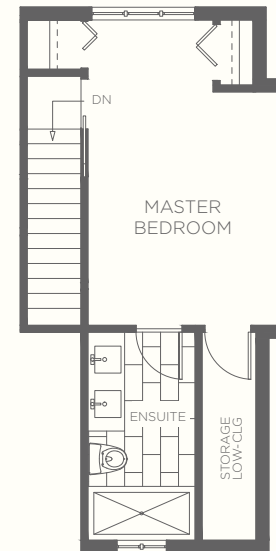

THE  
**ST. GEORGE**  
 EAST VANCOUVER

**PLAN B3**  
 3 BEDROOM, 2.5 BATHROOMS  
 HOME 12  
 1454 SQ FT

LEVEL 1  
 542 SQ FT

LEVEL 2  
 555 SQ FT

LEVEL 3  
 357 SQ FT

CENTRE YOURSELF

MARKETING BY

Dimensions, sizes, specifications, layouts and materials are approximate only and subject to change without notice. This is not an offering for sale. E.&O.E.