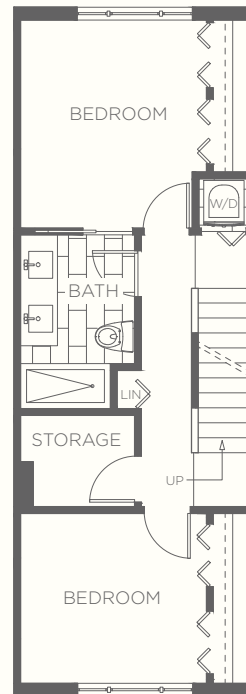

THE
ST. GEORGE
 EAST VANCOUVER

PLAN B
 3 BEDROOM, 2.5 BATHROOMS
 HOMES 13, 14, 15
 1353 SQ FT

LEVEL 1
 526 SQ FT

LEVEL 2
 518 SQ FT

LEVEL 3
 309 SQ FT

CENTRE YOURSELF

MARKETING BY

Dimensions, sizes, specifications, layouts and materials are approximate only and subject to change without notice. This is not an offering for sale. E.&O.E.