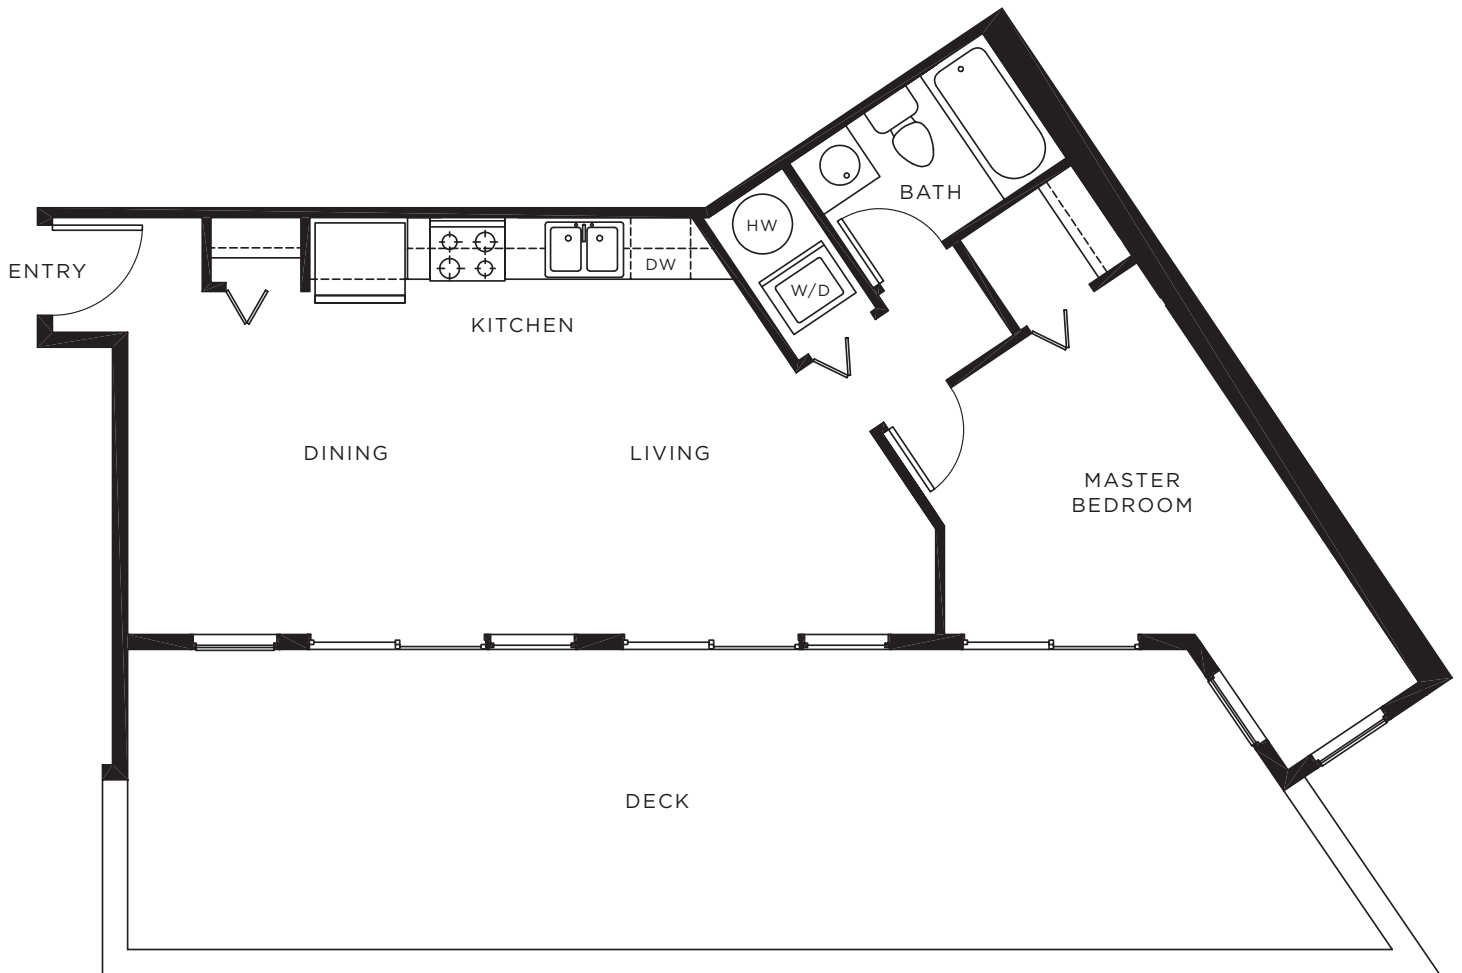

### PLAN K 1 Bedroom

Unit	Interior	Deck	Total
405	596 sq ft	106 sq ft	702 sq ft

### PLAN L 1 Bedroom

Unit	Interior	Deck	Total
406	654 sq ft	433 sq ft	1,087 sq ft